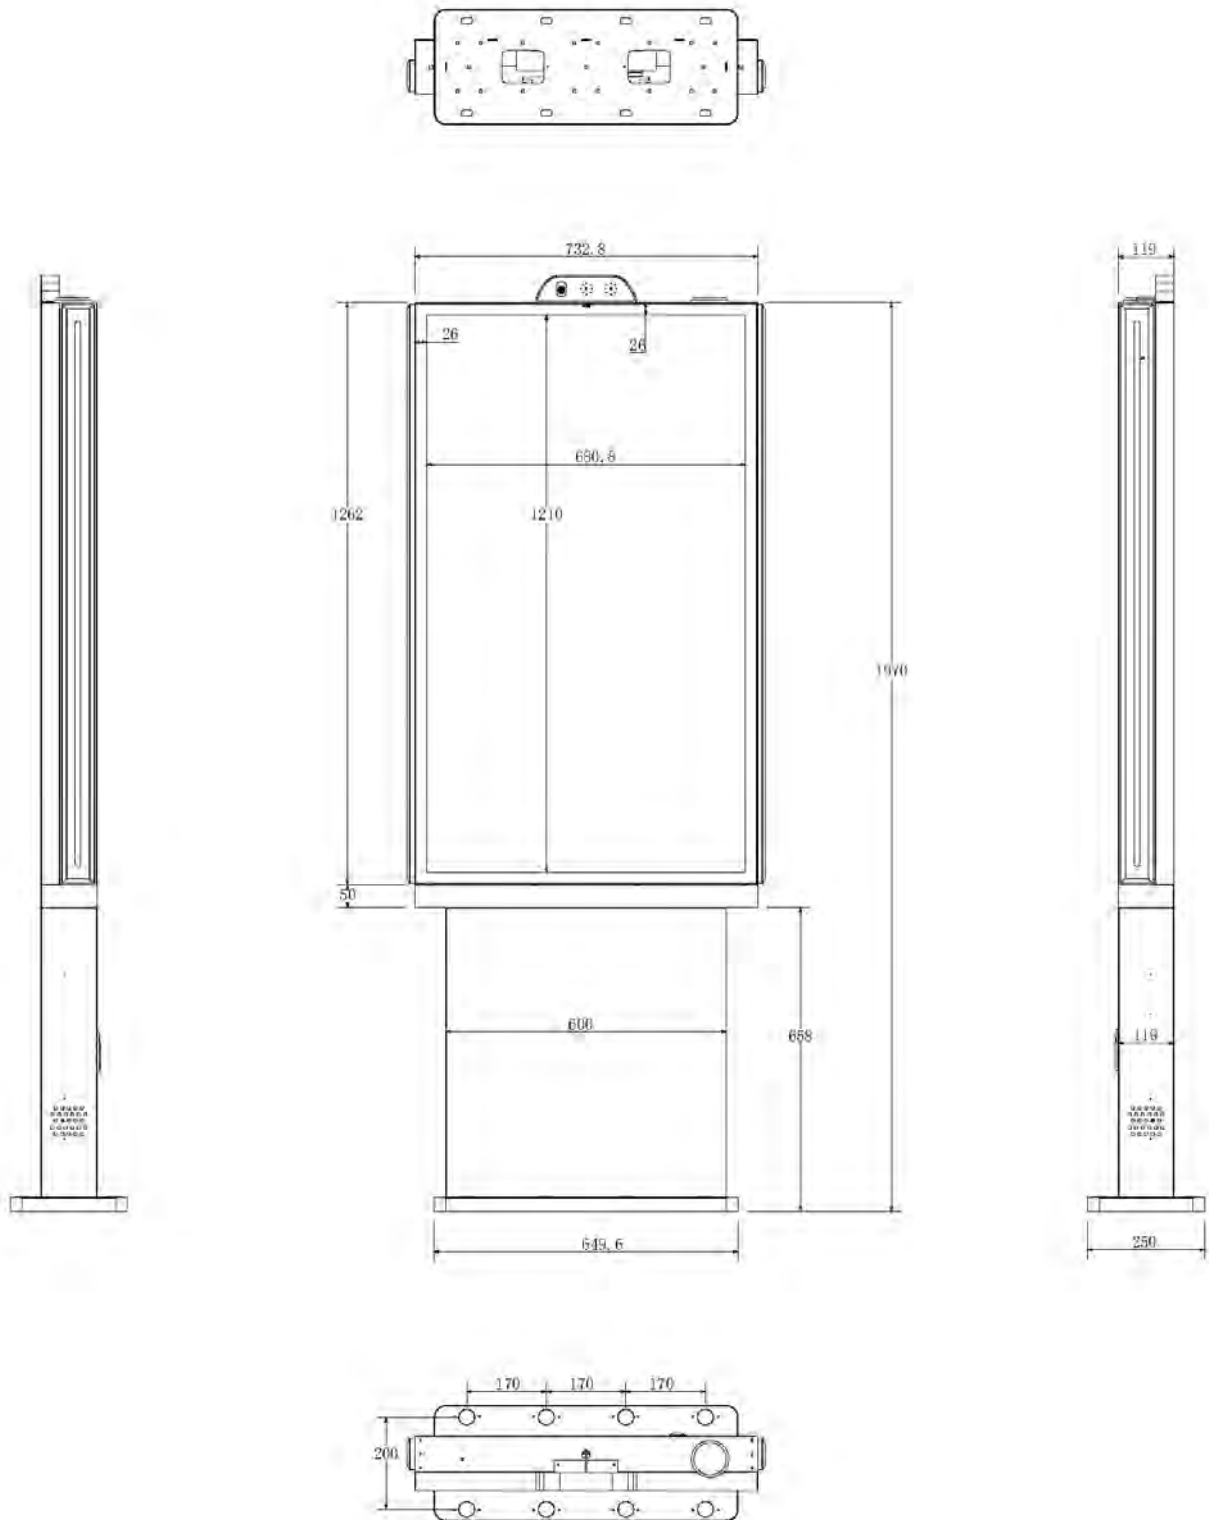

Technical drawings - 55" Versi Outdoor Freestanding Kiosk - Single

All measurements specified are in mm.

Technical drawings - 55" Versi Outdoor Freestanding Kiosk - Single

All measurements specified are in mm.

Technical drawings - 55" Versi Outdoor Freestanding Kiosk - Dual

All measurements specified are in mm.

Technical drawings - 55" Versi Outdoor Freestanding Kiosk - Dual

All measurements specified are in mm.

Technical drawings - 55" Versi Outdoor Freestanding Kiosk - Triple

All measurements specified are in mm.

Technical drawings - 55" Versi Outdoor Freestanding Kiosk - Triple

All measurements specified are in mm.