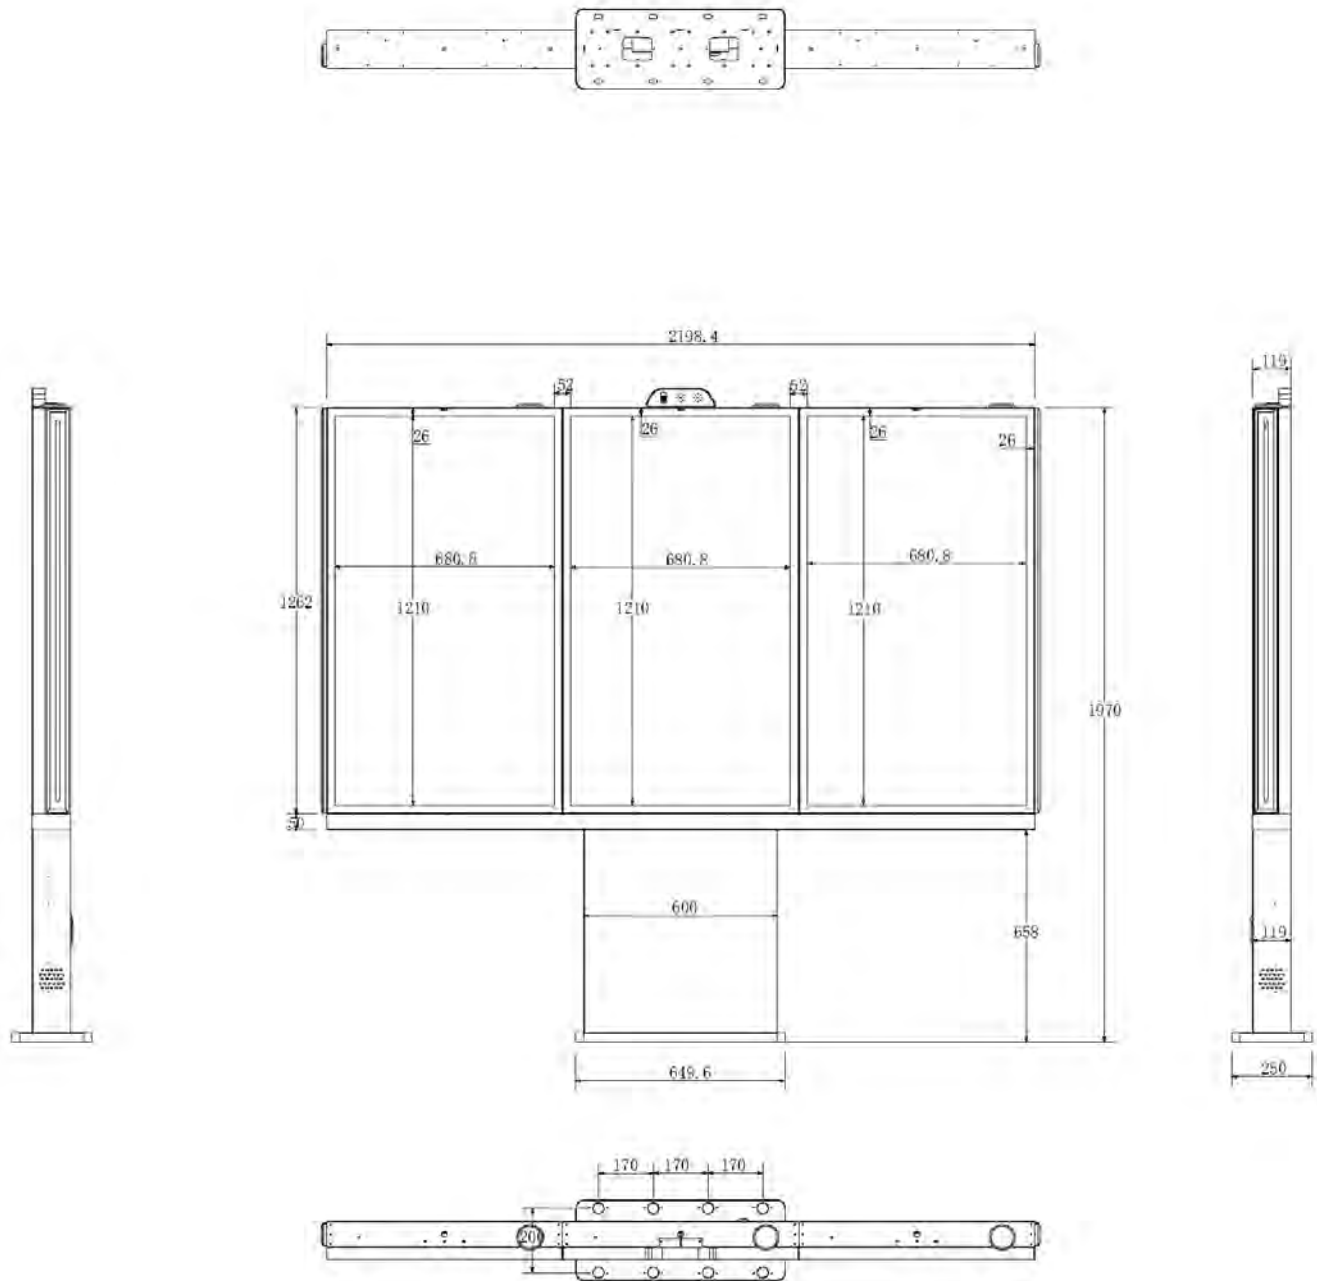

Technical drawings - 55" Versi Outdoor Freestanding Kiosk - Single

All measurements specified are in mm.

Technical drawings - 55" Versi Outdoor Freestanding Kiosk - Single

All measurements specified are in mm.

Technical drawings - 55" Versi Outdoor Freestanding Kiosk - Dual

All measurements specified are in mm.

Technical drawings - 55" Versi Outdoor Freestanding Kiosk - Dual

All measurements specified are in mm.

Technical drawings - 55" Versi Outdoor Freestanding Kiosk - Triple

All measurements specified are in mm.

Technical drawings - 55" Versi Outdoor Freestanding Kiosk - Triple

All measurements specified are in mm.