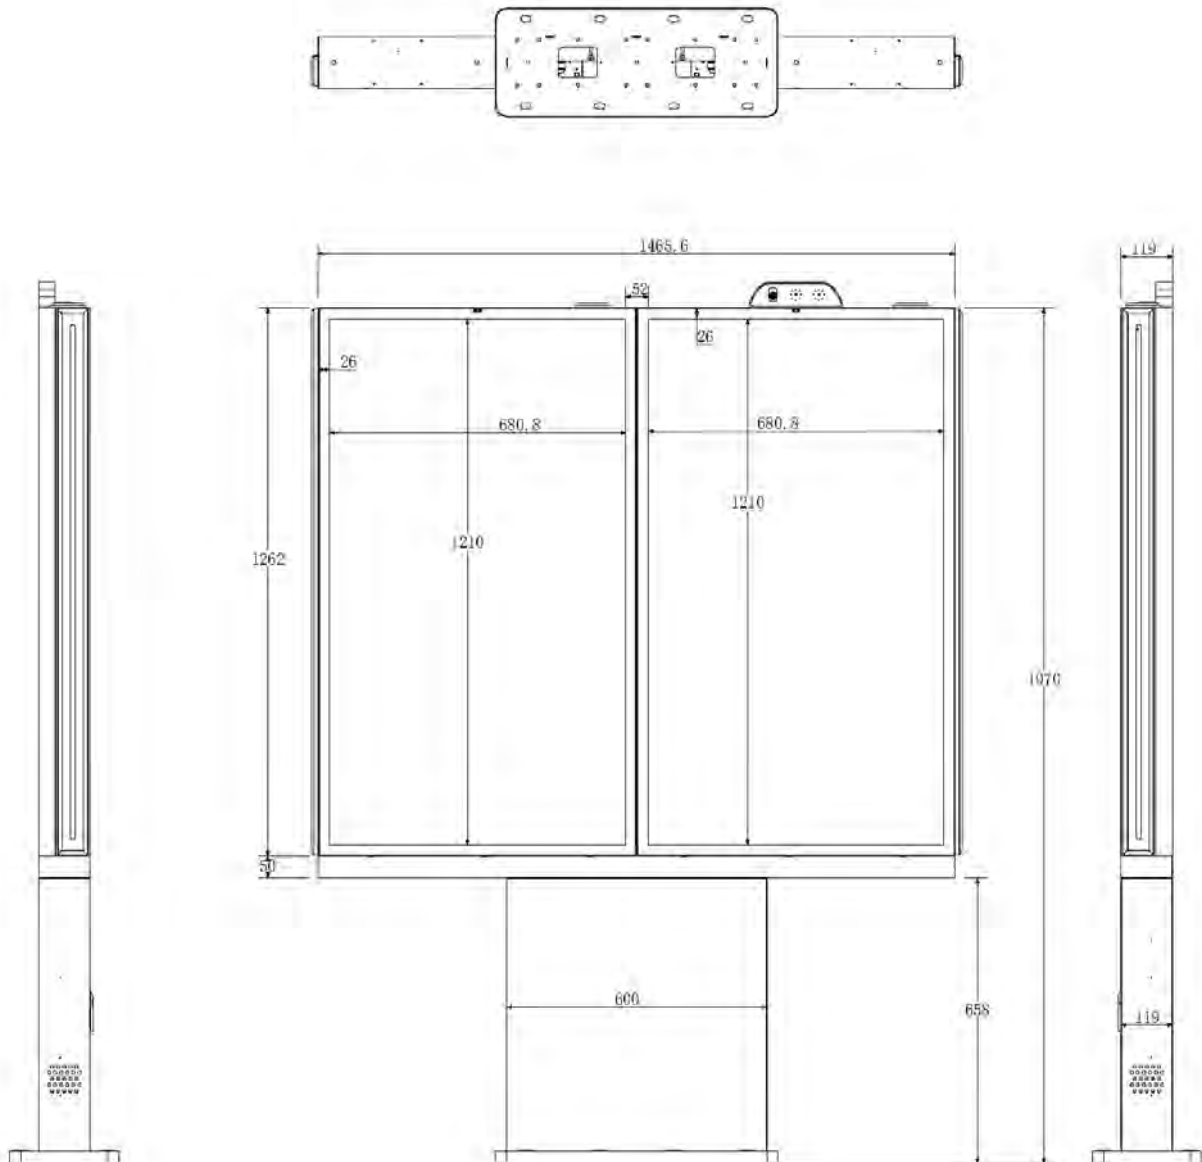

Technical drawings - 55" Versi Outdoor Freestanding Kiosk - Single

All measurements specified are in mm.

Technical drawings - 55" Versi Outdoor Freestanding Kiosk - Single

All measurements specified are in mm.

Technical drawings - 55" Versi Outdoor Freestanding Kiosk - Dual

All measurements specified are in mm.

Technical drawings - 55" Versi Outdoor Freestanding Kiosk - Dual

All measurements specified are in mm.

Technical drawings - 55" Versi Outdoor Freestanding Kiosk - Triple

All measurements specified are in mm.

Technical drawings - 55" Versi Outdoor Freestanding Kiosk - Triple

All measurements specified are in mm.