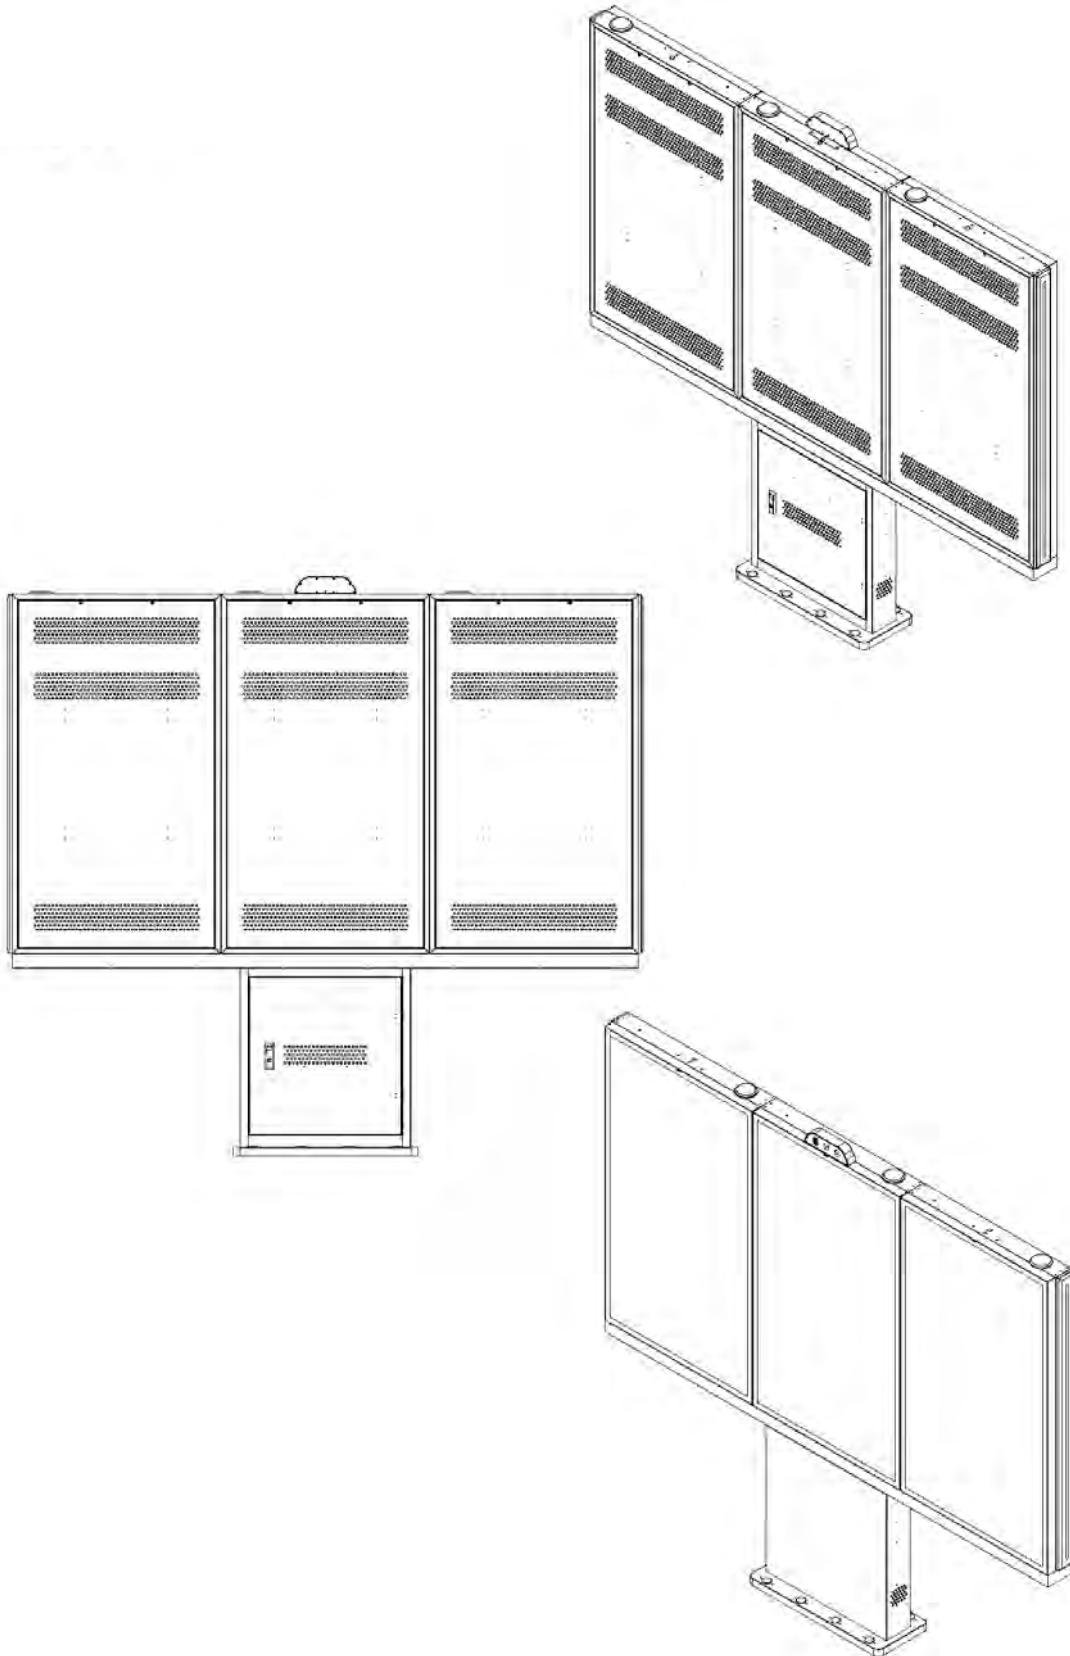

Technical drawings - 55" Versi Outdoor Freestanding Kiosk - Single

All measurements specified are in mm.

Technical drawings - 55" Versi Outdoor Freestanding Kiosk - Single

All measurements specified are in mm.

Technical drawings - 55" Versi Outdoor Freestanding Kiosk - Dual

All measurements specified are in mm.

Technical drawings - 55" Versi Outdoor Freestanding Kiosk - Dual

All measurements specified are in mm.

Technical drawings - 55" Versi Outdoor Freestanding Kiosk - Triple

All measurements specified are in mm.

Technical drawings - 55" Versi Outdoor Freestanding Kiosk - Triple

All measurements specified are in mm.