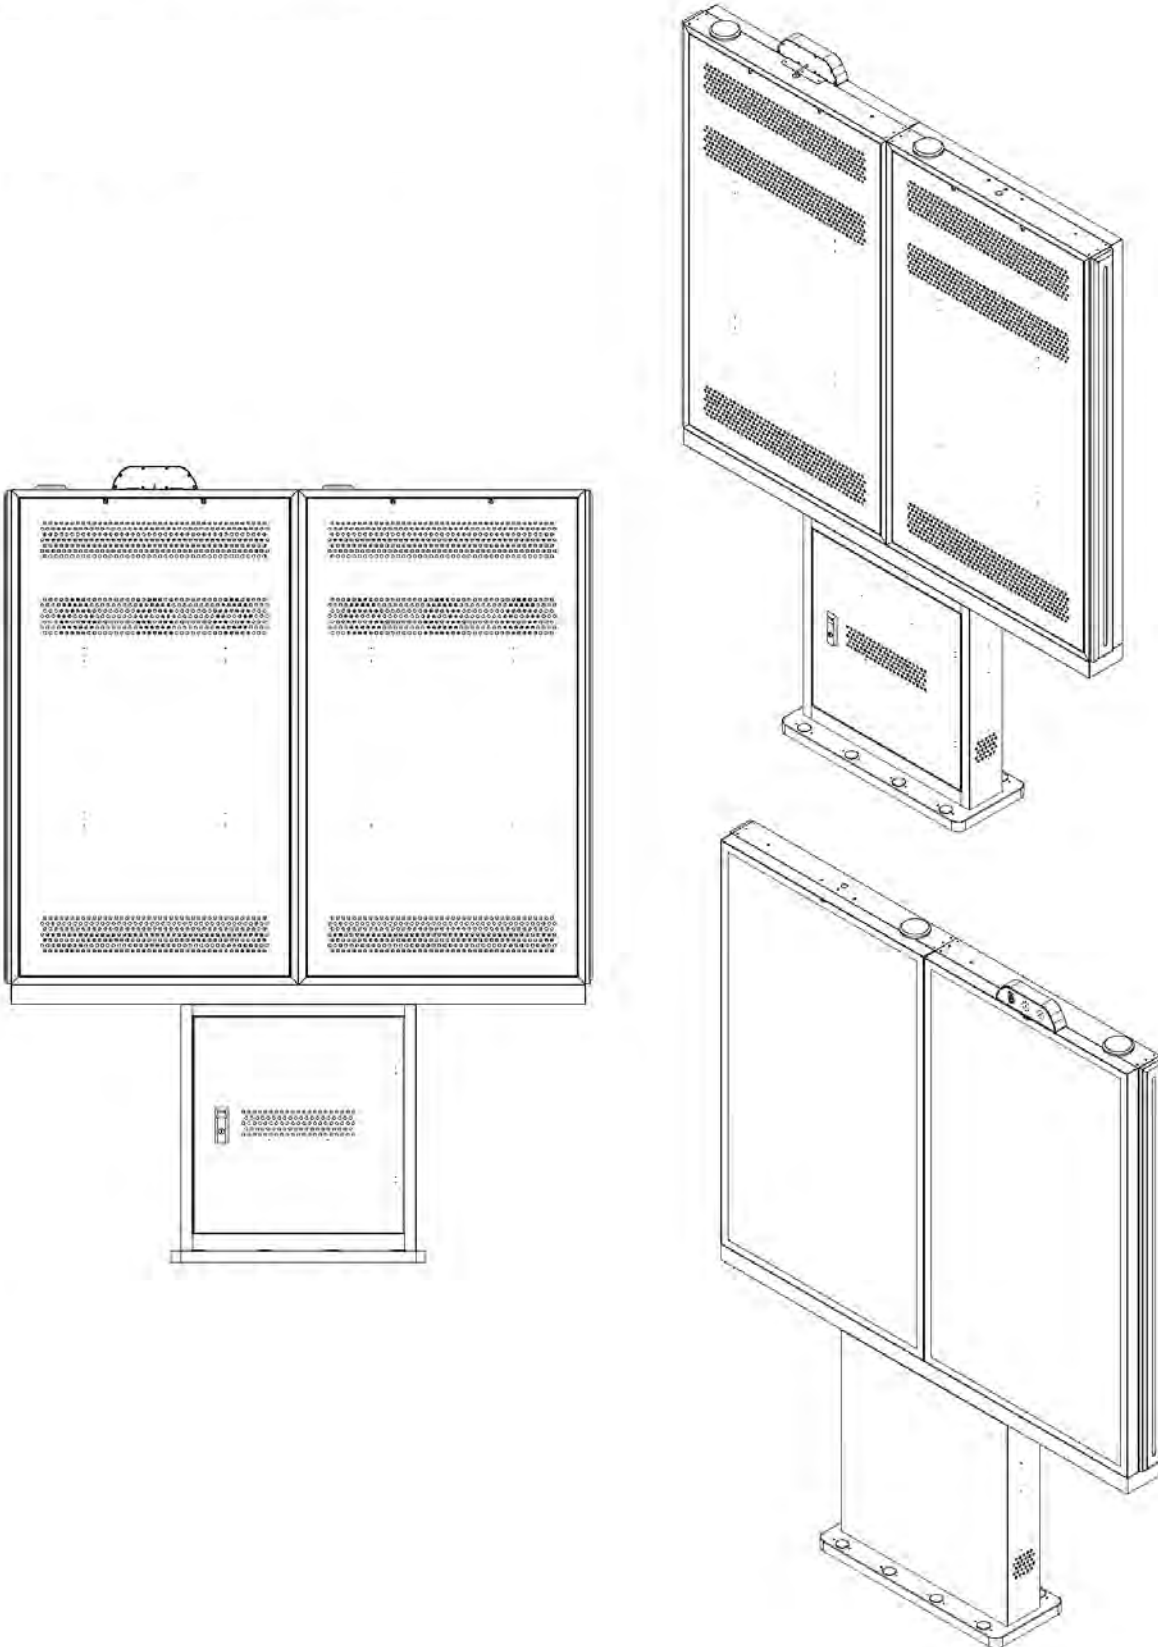

Technical drawings - 55" Versi Outdoor Freestanding Kiosk - Single

All measurements specified are in mm.

Technical drawings - 55" Versi Outdoor Freestanding Kiosk - Single

All measurements specified are in mm.

Technical drawings - 55" Versi Outdoor Freestanding Kiosk - Dual

All measurements specified are in mm.

Technical drawings - 55" Versi Outdoor Freestanding Kiosk - Dual

All measurements specified are in mm.

Technical drawings - 55" Versi Outdoor Freestanding Kiosk - Triple

All measurements specified are in mm.

Technical drawings - 55" Versi Outdoor Freestanding Kiosk - Triple

All measurements specified are in mm.