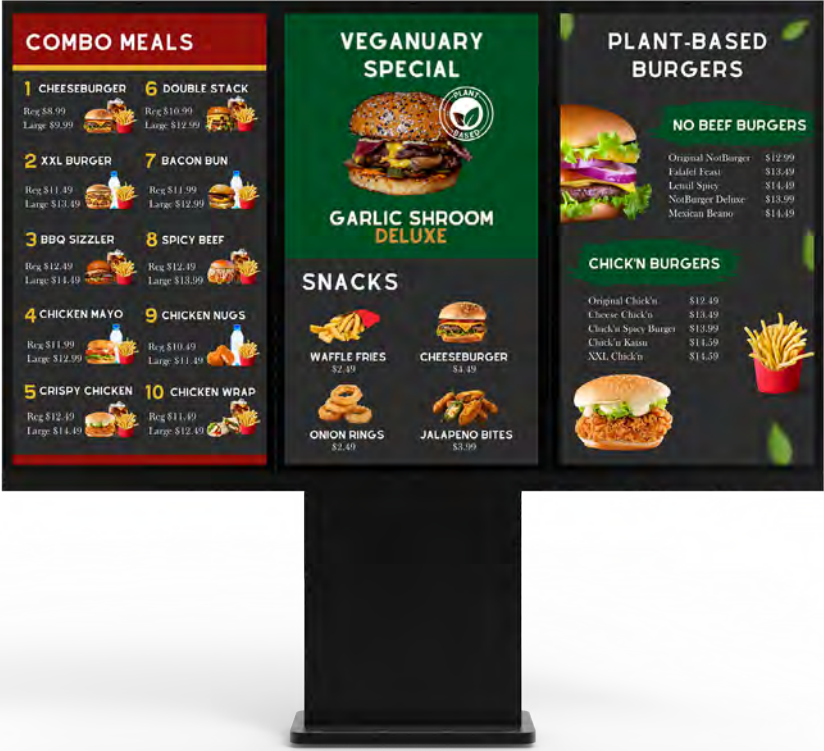

Security covered screws and security locks

No ports or connections are visible to prevent any tampering with the kiosk.

Increase customer engagement with 24/7 signage

The Versi Outdoor Freestanding Kiosk is a sleek digital display that will boost your advertising reach and engage your customers. It is ideal for a range of outdoor environments including drive-through restaurants, shopping malls, tourist information points, university campuses, and more.

3-year warranty

The Versi Outdoor Kiosk is provided with a standard 3-year warranty included for your peace of mind.

The Versi Outdoor range

The Versi Outdoor is a modular digital signage display available in a range of configurations to suit any outdoor screen requirement, whether you require a wall-mounted or freestanding display.

The freestanding models are available as single, dual or triple screens suiting all outdoor settings and can be configured as non-touch for advertising or PCAP multi-touch for interactive applications.

Outdoor display

Outdoor single freestanding kiosk

Outdoor dual freestanding kiosk

Outdoor triple freestanding kiosk

Transform your digital signage with our camera and microphone module

Complete your outdoor display with our HD camera and microphone module, perfect for: