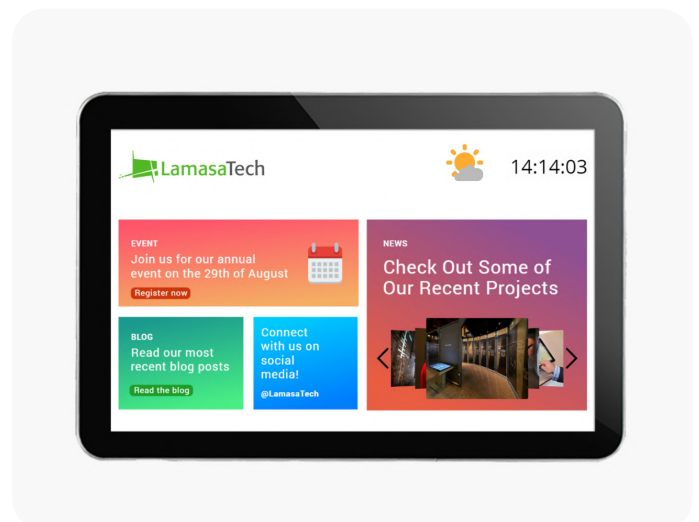

Outdoor freestanding displays

Digital signage platform

For more information on our digital solutions please visit www.lamasatech.com