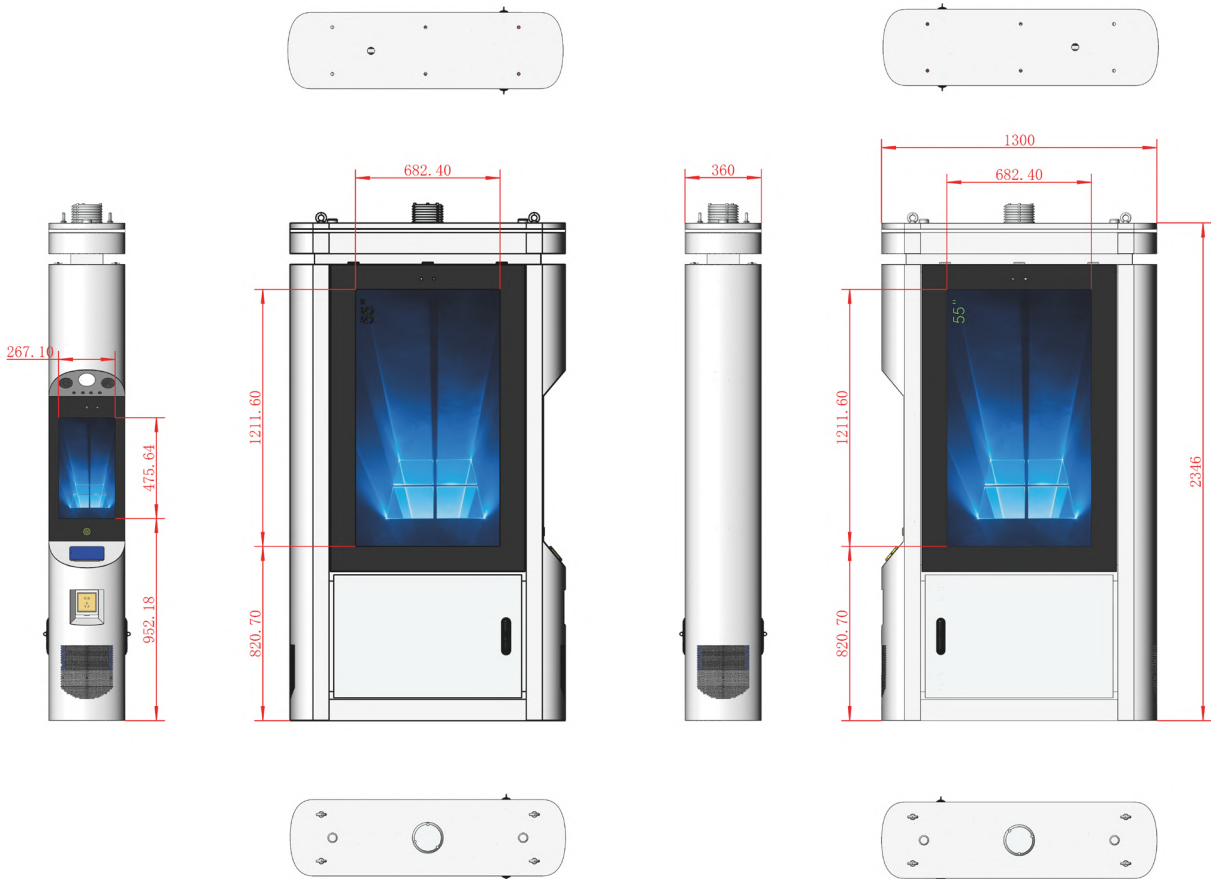

Technical drawings - 55" display

Drawing shows a double-sided 55" urban kiosk with 1 side screen. All measurements specified are in mm.