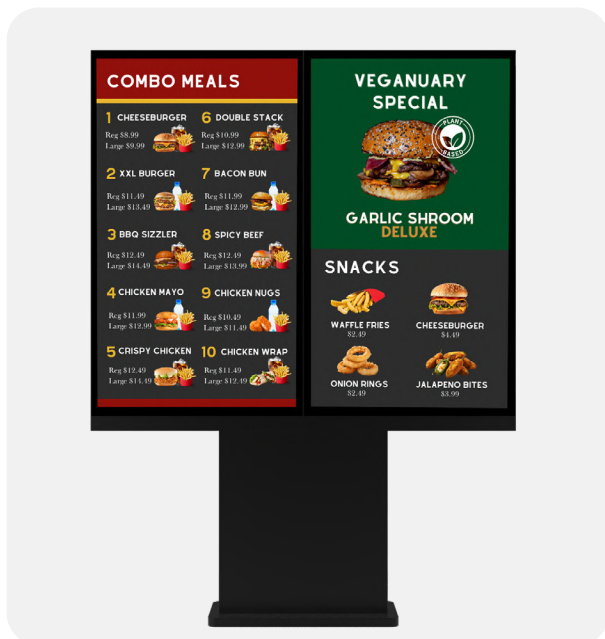

Outdoor freestanding displays

Digital signage platform

For more information on our digital solutions please visit www.lamasatech.com