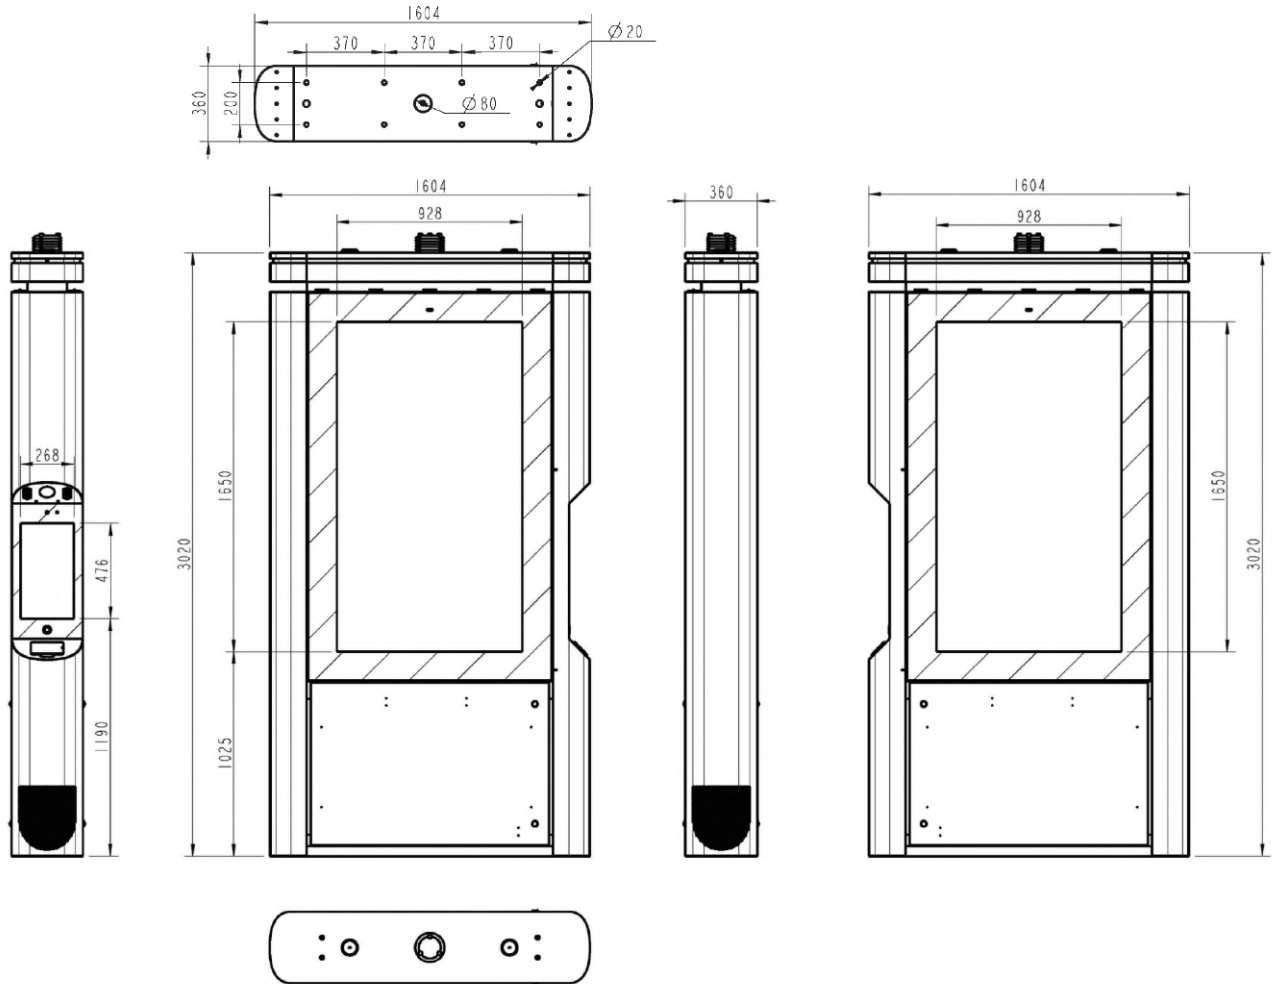

Model	Urban Double-Sided Smart City Kiosk	
Display	Screen size	55 inch Display signal x 2 TFT-LCD panel 75 inch Display signal x 2 TFT-LCD panel 21.5 inch Display signal x 1 TFT-LCD panel (optional side screen)
	Display resolution	55 inch = 1920 x 1080 75 inch = 3840 x 2160 21.5 inch = 1920 x 1080
	Viewing angles	178° V / 178° H
	Colour depth	16.7M
	Contrast ratio	1200:1
	Brightness	2500 cd/m ² = main screens 1000 cd/m ² = optional side screens <i>Customisation available</i>
	Display scale	16:9
	Shell colour	Custom
	Cooling system	Fan cooling system with optional AC
	IP Rating	IP65
	IK Rating	IK10

Product codes

55" Urban Double-Sided Smart City Kiosk	LT-GuidaUrban55_OD
75" Urban Double-Sided Smart City Kiosk	LT-GuidaUrban75_OD

Technical drawings - 55" display

Drawing shows a double-sided 55" urban kiosk with 1 side screen. All measurements specified are in mm.

Technical drawings - 75" display

Drawing shows a double-sided 75" urban kiosk with 1 side screen. All measurements specified are in mm.

More technology solutions from LamasaTech...

Video walls

Outdoor freestanding displays