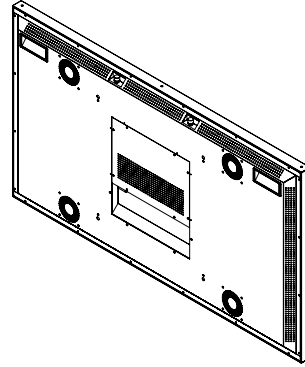

LT-Muro75-ID-UHB **75" Muro Ultra High Brightness Window Display**

Technical drawings - 49"

All measurements specified are in mm.

Technical drawings - 55"

All measurements specified are in mm.

Technical drawings - 75"