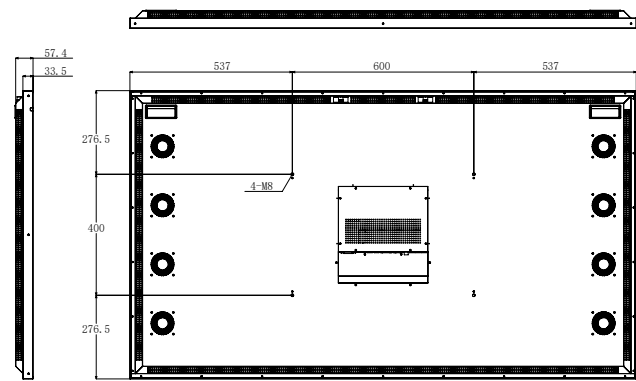

LT-Muro75-ID-UHB **75" Muro Ultra High Brightness Window Display**

Technical drawings - 49"

All measurements specified are in mm.

Technical drawings - 55"

All measurements specified are in mm.

Technical drawings - 75"

All measurements specified are in mm.

More technology solutions from LamasaTech...

LCD video walls

Visitor sign-in kiosks

Cloud-based digital signage platform

For more information on our digital solutions
please visit www.lamasatech.com