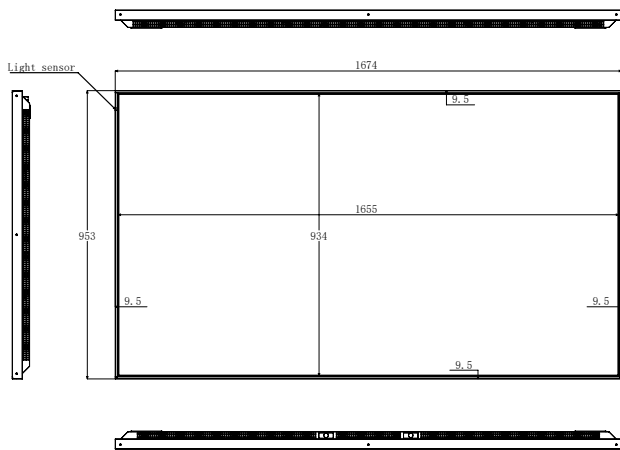

LT-Muro75-ID-UHB **75" Muro Ultra High Brightness Window Display**

Technical drawings - 49"

All measurements specified are in mm.

Technical drawings - 55"

All measurements specified are in mm.

Technical drawings - 75"

All measurements specified are in mm.

More technology solutions from LamasaTech...

LCD video walls

Visitor sign-in kiosks

Cloud-based digital signage platform

For more information on our digital solutions
please visit www.lamasatech.com