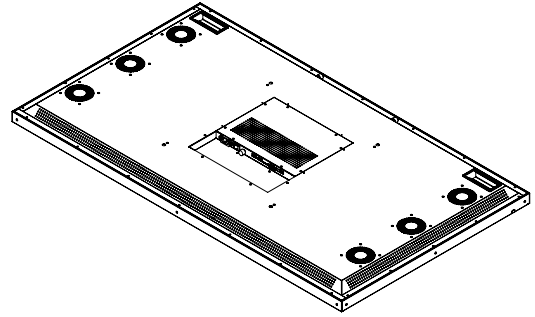

LT-Muro75-ID-UHB **75" Muro Ultra High Brightness Window Display**

Technical drawings - 49"

All measurements specified are in mm.

Technical drawings - 55"

All measurements specified are in mm.

Technical drawings - 75"

All measurements specified are in mm.

More technology solutions from LamasaTech...

LCD video walls

Visitor sign-in kiosks

Cloud-based digital signage platform

For more information on our digital solutions
please visit www.lamasatech.com