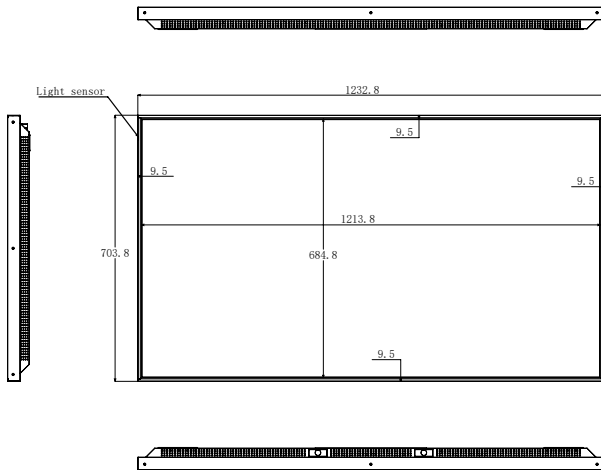

Specifications

Model Muro Ultra High Brightness Window Display

Display	Screen size	49" TFT LED 55" TFT LED 75" TFT LED	
	Display resolution	1920 x 1080	
	Viewing angles	89°/89°/89°/89°	
	Colour depth	16.7M	
	Contrast ratio	1200:1	
	Brightness	3500 cd/m2	
	Display scale	16:9	
	Response time	6ms	
	Built-in player	Operating system	Android 11
		Media format	Video - MP4, AVI, RM/RMVB, MKS, TS, FLV, VOB, MOV, WMV Image - BMP, JPEG, PNG, GIF
Functions	Interface	RJ45, Wi-Fi	
	Built-in speakers	Mini dual speakers	
Other	Input voltage	AC 100V ~ 240V, 50/60HZ	
	Power consumption	≤240W	
	Operating temperature	-10°C ~ 50°C	
	Storage temperature	-20°C ~ 60°C	

LT-Muro75-ID-UHB **75" Muro Ultra High Brightness Window Display**

Technical drawings - 49"

All measurements specified are in mm.

Technical drawings - 55"

All measurements specified are in mm.

Technical drawings - 75"

All measurements specified are in mm.

More technology solutions from LamasaTech...

LCD video walls

Visitor sign-in kiosks

Cloud-based digital signage platform

For more information on our digital solutions
please visit www.lamasatech.com