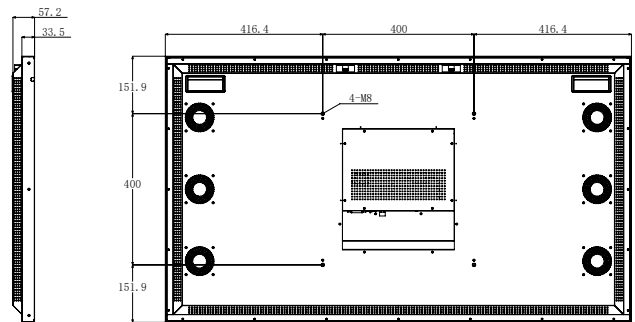

LT-Muro75-ID-UHB **75" Muro Ultra High Brightness Window Display**

Technical drawings - 49"

All measurements specified are in mm.

Technical drawings - 55"

All measurements specified are in mm.

Technical drawings - 75"

All measurements specified are in mm.

More technology solutions from LamasaTech...

LCD video walls

Visitor sign-in kiosks

Cloud-based digital signage platform

For more information on our digital solutions
please visit www.lamasatech.com