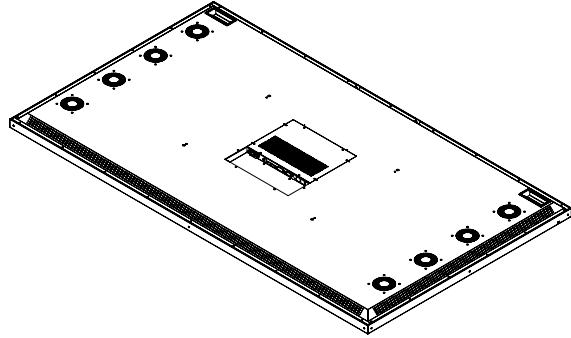

LT-Muro75-ID-UHB **75" Muro Ultra High Brightness Window Display**

Technical drawings - 49"

All measurements specified are in mm.

Technical drawings - 55"

All measurements specified are in mm.

Technical drawings - 75"

All measurements specified are in mm.

More technology solutions from LamasaTech...

LCD video walls

Visitor sign-in kiosks

Cloud-based digital signage platform

For more information on our digital solutions
please visit www.lamasatech.com