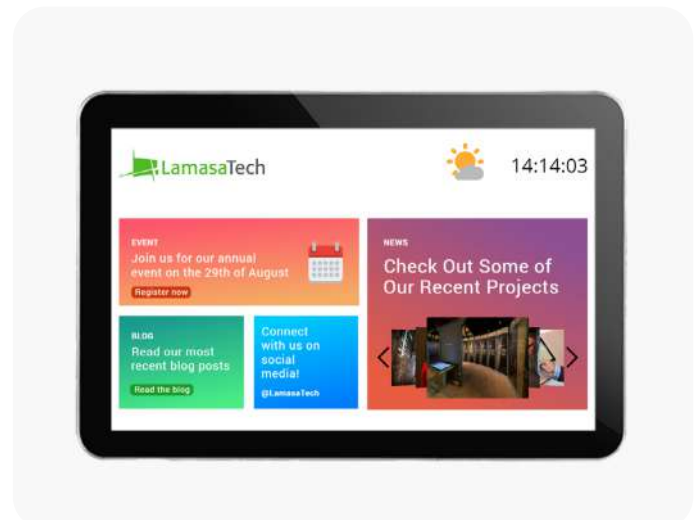

Cloud-based digital signage platform

For more information on our digital solutions
please visit www.lamasatech.com