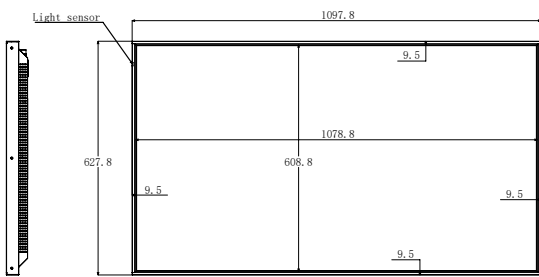

Specifications

Model Muro Ultra High Brightness Window Display

Display	Screen size	49" TFT LED 55" TFT LED 75" TFT LED	
	Display resolution	1920 x 1080	
	Viewing angles	89°/89°/89°/89°	
	Colour depth	16.7M	
	Contrast ratio	1200:1	
	Brightness	3500 cd/m2	
	Display scale	16:9	
	Response time	6ms	
	Built-in player	Operating system	Android 11
		Media format	Video - MP4, AVI, RM/RMVB, MKS, TS, FLV, VOB, MOV, WMV Image - BMP, JPEG, PNG, GIF
Functions	Interface	RJ45, Wi-Fi	
	Built-in speakers	Mini dual speakers	
Other	Input voltage	AC 100V ~ 240V, 50/60HZ	
	Power consumption	≤240W	
	Operating temperature	-10°C ~ 50°C	
	Storage temperature	-20°C ~ 60°C	

LT-Muro75-ID-UHB **75" Muro Ultra High Brightness Window Display**

Technical drawings - 49"

All measurements specified are in mm.

Technical drawings - 55"

All measurements specified are in mm.

Technical drawings - 75"