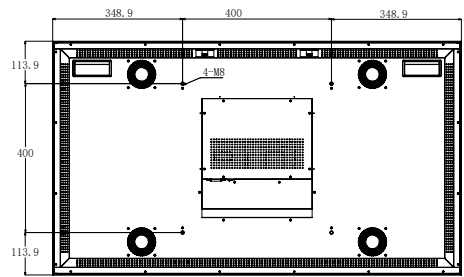

Specifications

Model Muro Ultra High Brightness Window Display

Display	Screen size	49" TFT LED 55" TFT LED 75" TFT LED	
	Display resolution	1920 x 1080	
	Viewing angles	89°/89°/89°/89°	
	Colour depth	16.7M	
	Contrast ratio	1200:1	
	Brightness	3500 cd/m2	
	Display scale	16:9	
	Response time	6ms	
	Built-in player	Operating system	Android 11
		Media format	Video - MP4, AVI, RM/RMVB, MKS, TS, FLV, VOB, MOV, WMV Image - BMP, JPEG, PNG, GIF
Functions	Interface	RJ45, Wi-Fi	
	Built-in speakers	Mini dual speakers	
Other	Input voltage	AC 100V ~ 240V, 50/60HZ	
	Power consumption	≤240W	
	Operating temperature	-10°C ~ 50°C	
	Storage temperature	-20°C ~ 60°C	

LT-Muro75-ID-UHB **75" Muro Ultra High Brightness Window Display**

Technical drawings - 49"

All measurements specified are in mm.

Technical drawings - 55"

All measurements specified are in mm.

Technical drawings - 75"

All measurements specified are in mm.

More technology solutions from LamasaTech...

LCD video walls

Visitor sign-in kiosks

Cloud-based digital signage platform

For more information on our digital solutions
please visit www.lamasatech.com